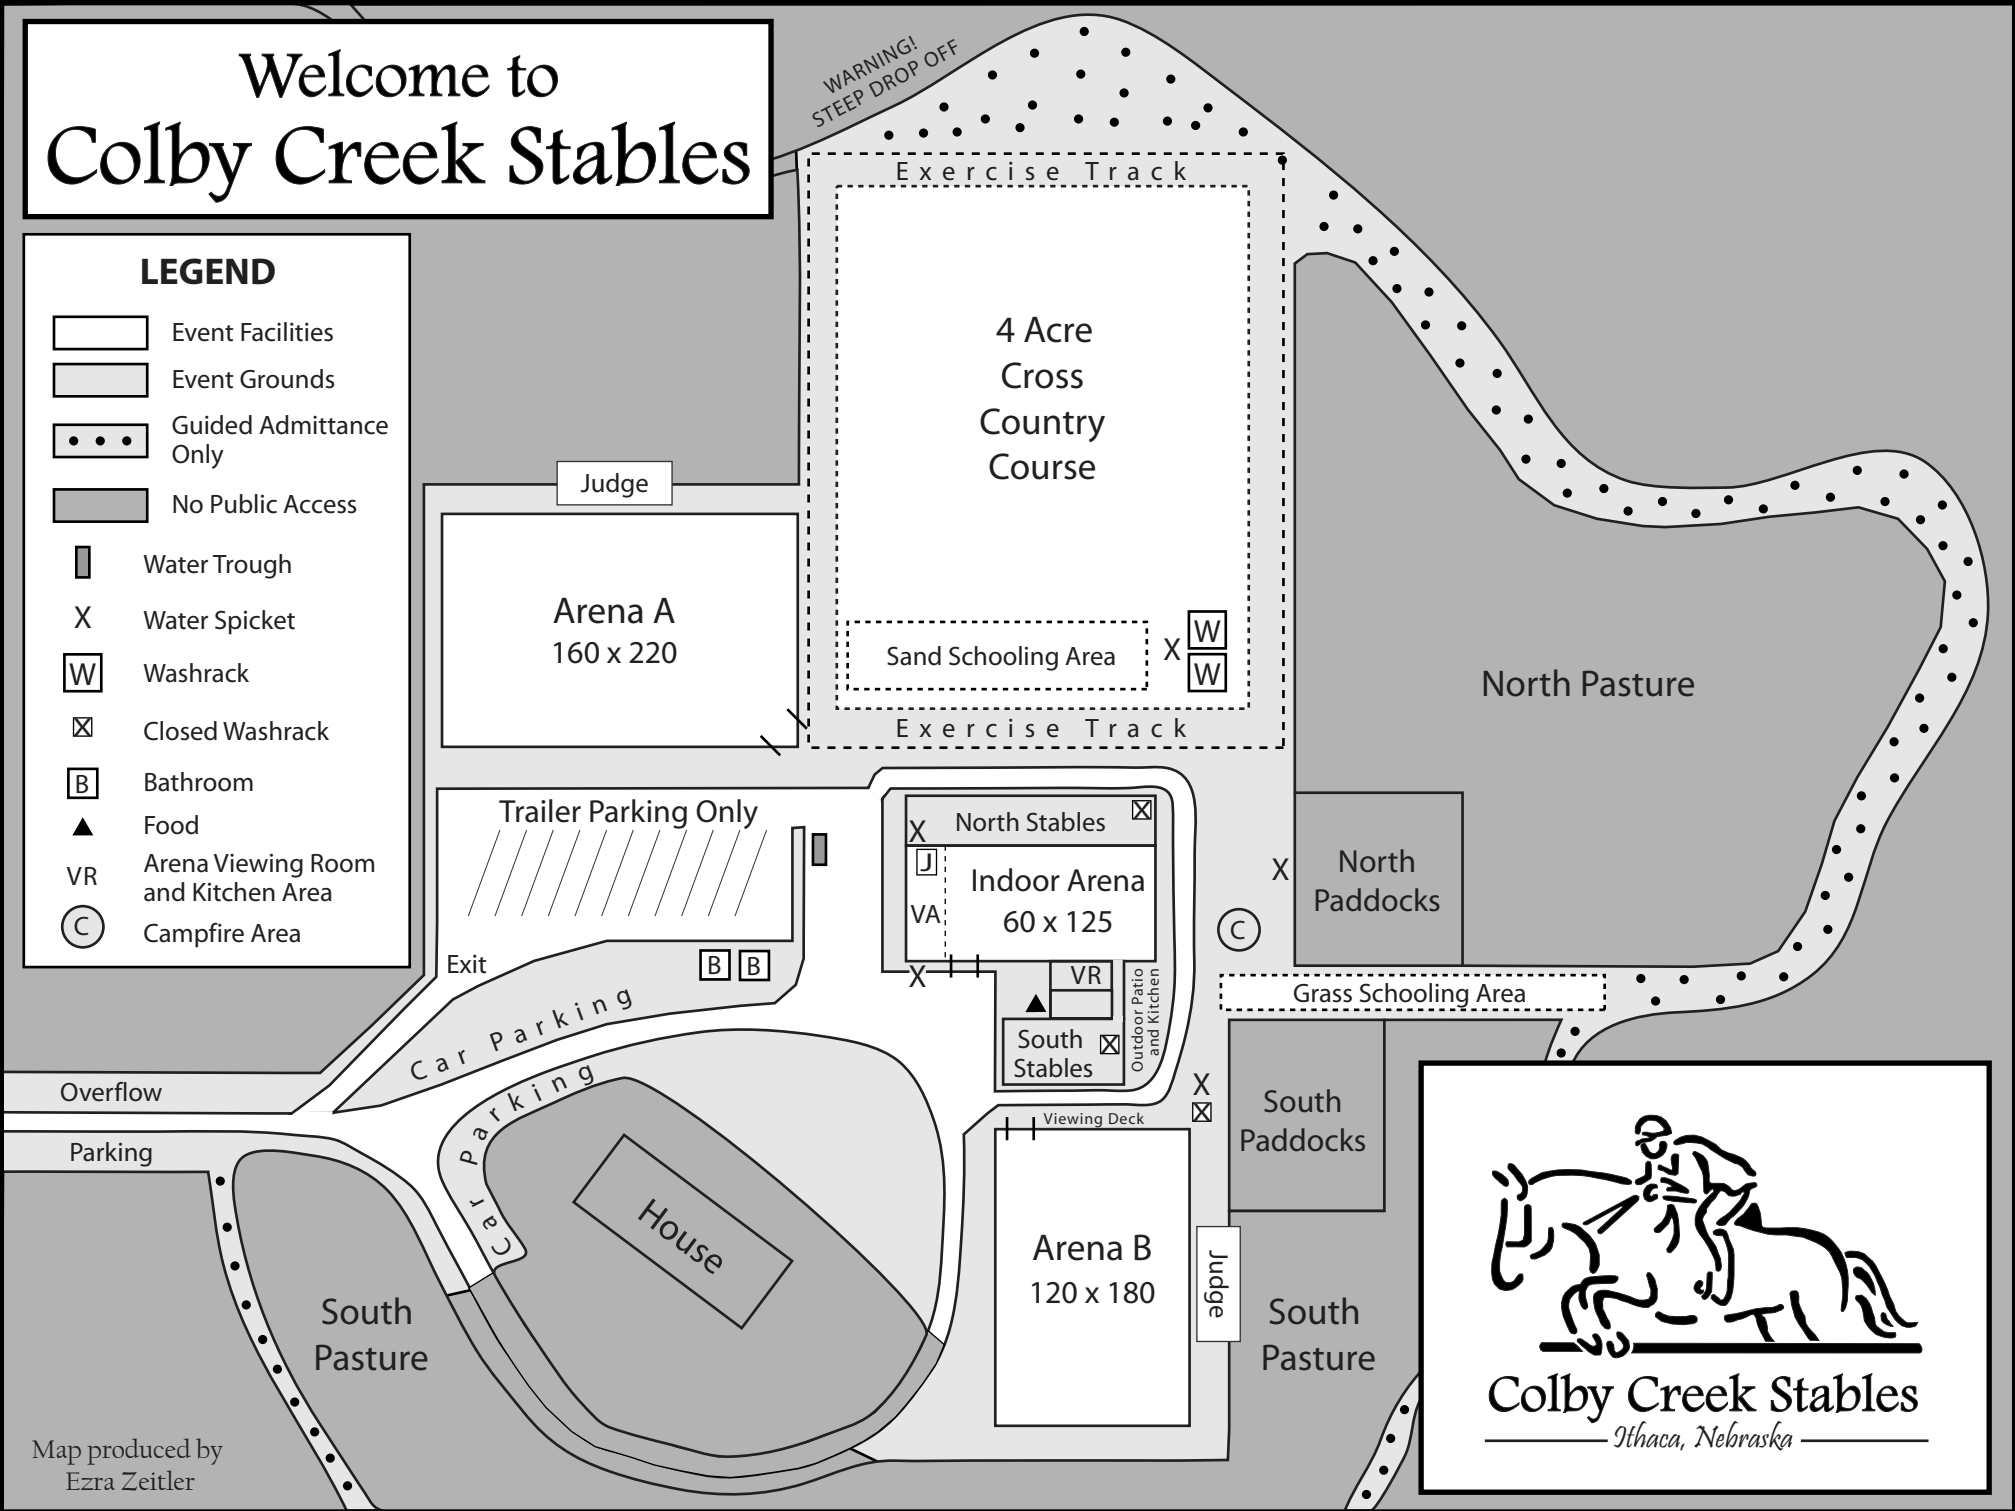

# Welcome to Colby Creek Stables

## LEGEND

-  Event Facilities
-  Event Grounds
-  Guided Admittance Only
-  No Public Access
-  Water Trough
-  Water Spicket
-  Washrack
-  Closed Washrack
-  Bathroom
-  Food
-  Arena Viewing Room and Kitchen Area
-  Campfire Area

Colby Creek Stables

*— Itasca, Nebraska —*